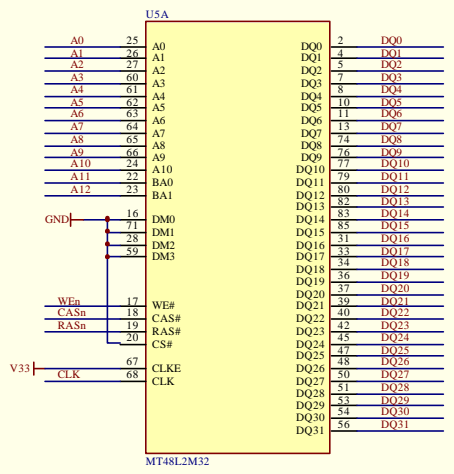

DQ15

Title				EDF Physics Dept. Boston University			
Size	Number			Revision			
A3	B3_ram.Sch						
Date:	24-Sep-2001	Sheet	of	4	of	9	
File:	G:\projects\asic_nch\asic.ddb	Drawn By:	Shouxiang Wu				