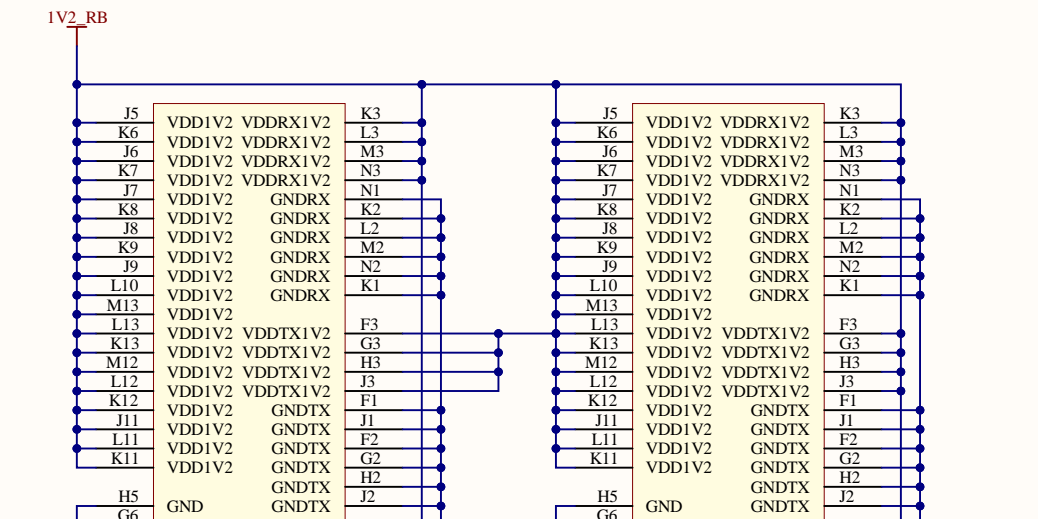

Title		
Module Connection		
Size	Number	Revision
C		1.1
Date:	7/27/2020	Sheet 2 of 2
File:	D:\tmp\WP7B.SchDoc	Drawn By: S. X. Wu

Title		
ipGBT		
Size	Number	Revision
C		1.1
Date:	7/27/2020	Sheet of 2
File:	D:\projects\ETL_RB\ipGBT.SchDoc	Drawn By: S. X. Wu