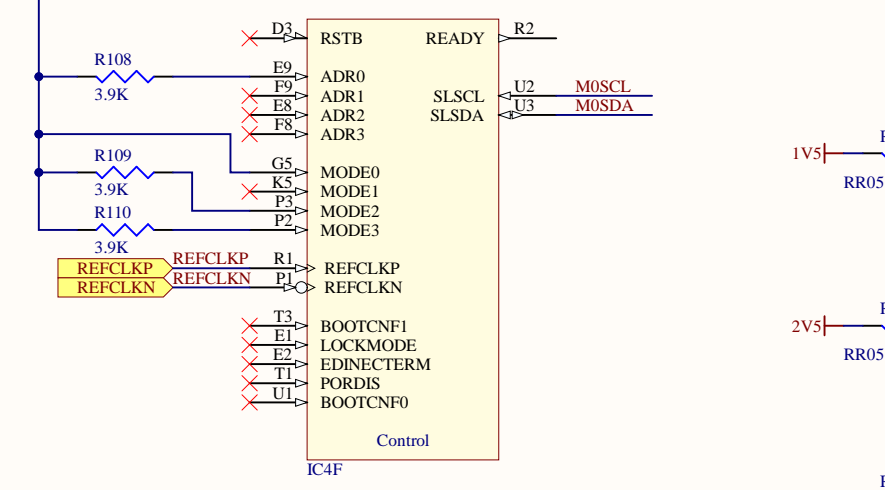

Title		
Module Connection		
Size	Number	Revision
C		1.1
Date:	7/27/2020	Sheet 2 of 2
File:	D:\tmp\WP7B.SchDoc	Drawn By: S. X. Wu

Title		
ipGBT		
Size	Number	Revision
C		1.1
Date:	7/27/2020	Sheet of 2
File:	D:\projects\ETL_RB\ipGBT.SchDoc	Drawn By: S. X. Wu