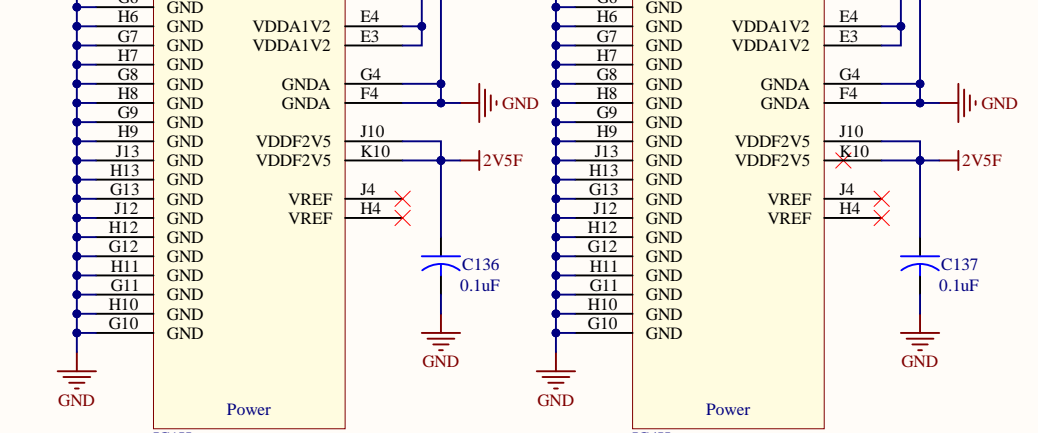

Title		
Module Connection		
Size	Number	Revision
C		1.1
Date:	7/27/2020	Sheet 2 of 2
File:	D:\tmp\WP7B.SchDoc	Drawn By: S. X. Wu

Title		
ipGBT		
Size	Number	Revision
C		1.1
Date:	7/27/2020	Sheet of 2
File:	D:\projects\ETL_RB\ipGBT.SchDoc	Drawn By: S. X. Wu