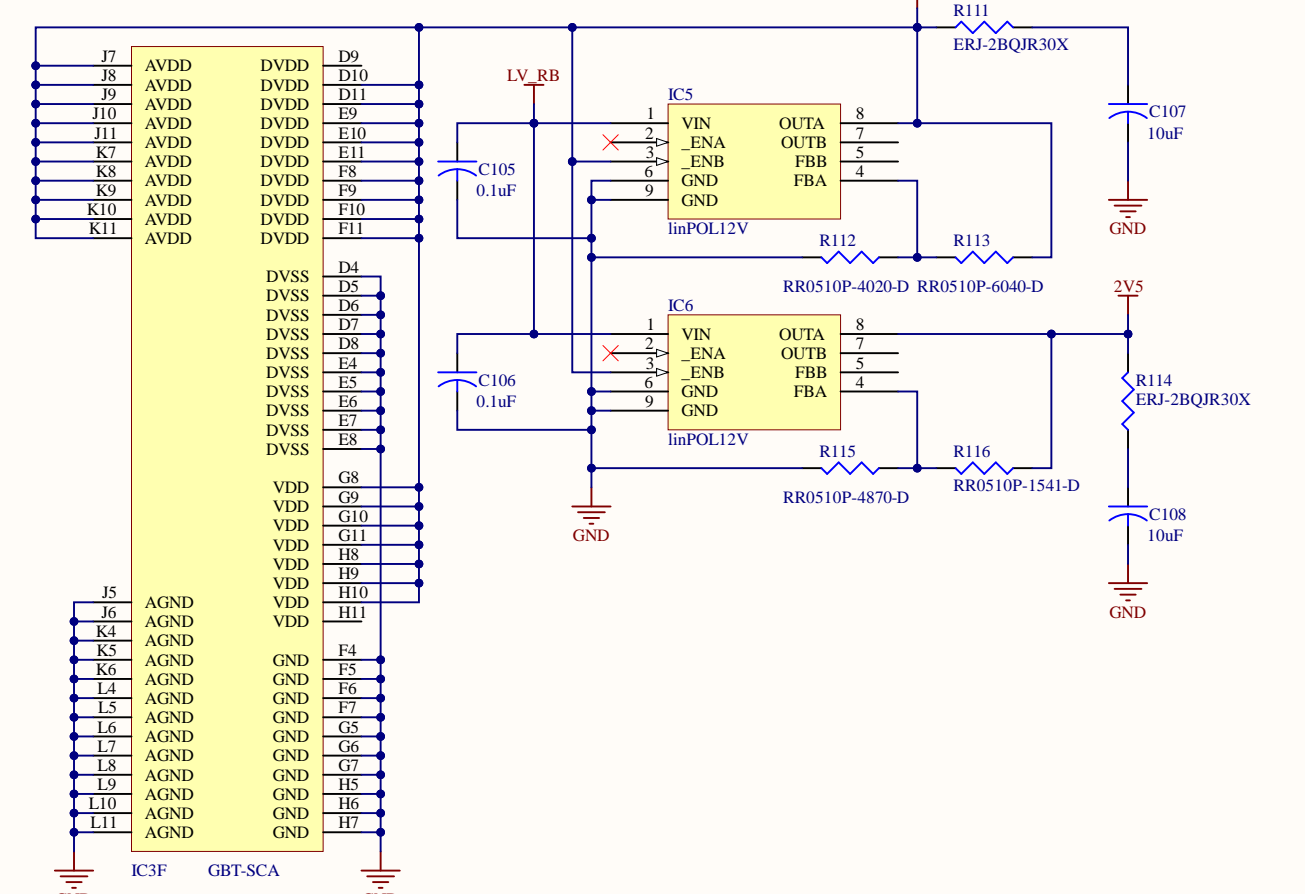

Title		
Module Connection		
Size	Number	Revision
C		1.1
Date:	7/27/2020	Sheet 2 of 2
File:	D:\tmp\WP7B.SchDoc	Drawn By: S. X. Wu

Title		
ipGBT		
Size	Number	Revision
C		1.1
Date:	7/27/2020	Sheet of 2
File:	D:\projects\ETL_RB\ipGBT.SchDoc	Drawn By: S. X. Wu