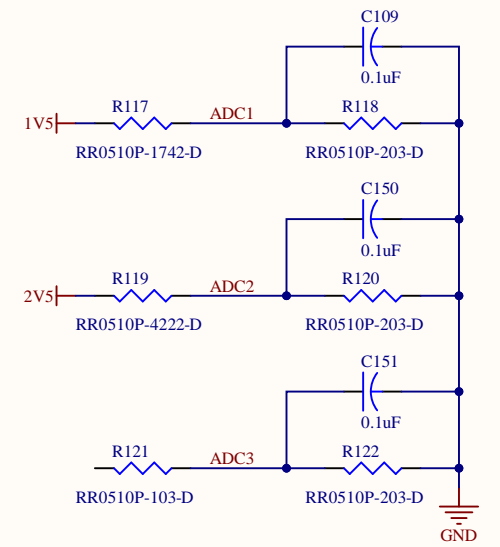

Title		
Module Connection		
Size	Number	Revision
C		1.1
Date:	7/27/2020	Sheet 2 of 2
File:	D:\tmp\WP7B.SchDoc	Drawn By: S. X. Wu

Title		
ipGBT		
Size	Number	Revision
C		1.1
Date:	7/27/2020	Sheet of 2
File:	D:\projects\ETL_RB\ipGBT.SchDoc	Drawn By: S. X. Wu