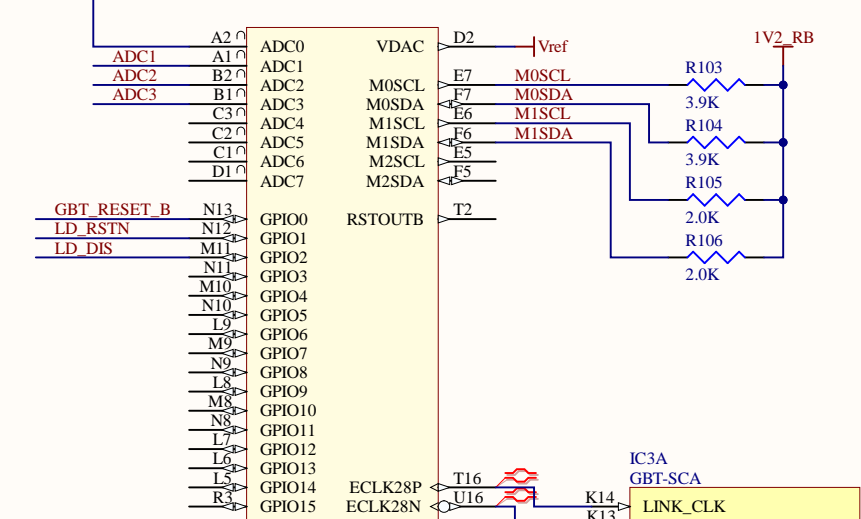

Title		
Module Connection		
Size	Number	Revision
C		1.1
Date:	7/27/2020	Sheet 2 of 2
File:	D:\tmp\WP7B.SchDoc	Drawn By: S. X. Wu

Title		
ipGBT		
Size	Number	Revision
C		1.1
Date:	7/27/2020	Sheet of 2
File:	D:\projects\ETL_RB\ipGBT.SchDoc	Drawn By: S. X. Wu