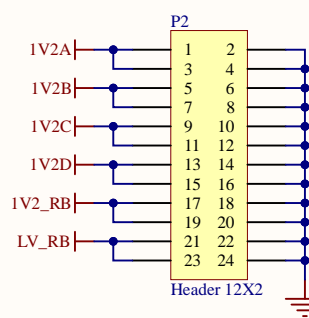

Title		
Module Connection		
Size	Number	Revision
C		1.1
Date:	7/27/2020	Sheet 2 of 2
File:	D:\tmp\WP7B.SchDoc	Drawn By: S. X. Wu

Title		
ipGBT		
Size	Number	Revision
C		1.1
Date:	7/27/2020	Sheet of 2
File:	D:\projects\ETL_RB\ipGBT.SchDoc	Drawn By: S. X. Wu