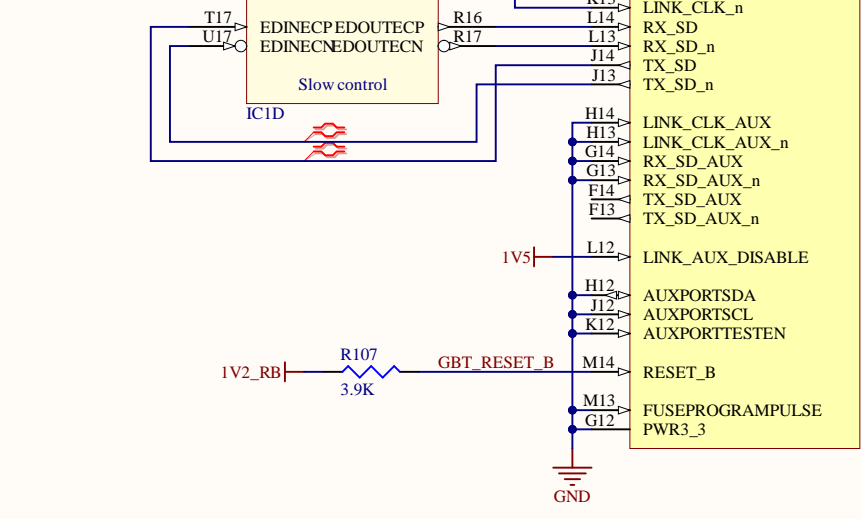

Title		
Module Connection		
Size	Number	Revision
C		1.1
Date:	7/27/2020	Sheet 2 of 2
File:	D:\tmp\WP7B.SchDoc	Drawn By: S. X. Wu

Title		
ipGBT		
Size	Number	Revision
C		1.1
Date:	7/27/2020	Sheet of 2
File:	D:\projects\ETL_RB\ipGBT.SchDoc	Drawn By: S. X. Wu