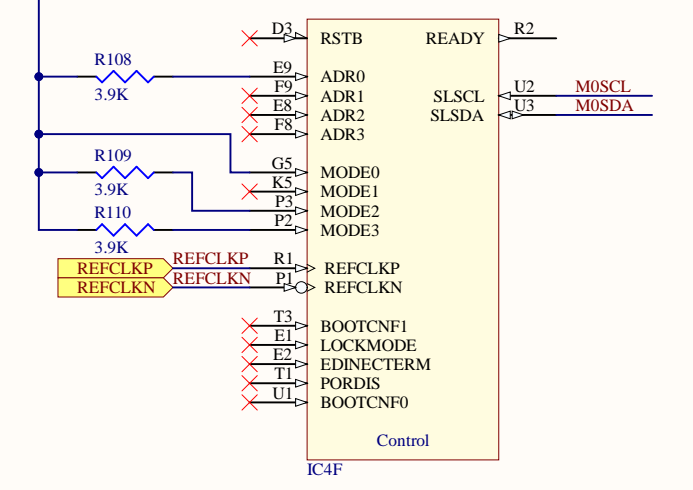

Title		
Module Connection		
Size	Number	Revision
C		1.1
Date:	7/27/2020	Sheet 2 of 2
File:	D:\tmp\WP7B.SchDoc	Drawn By: S. X. Wu

Title		
ipGBT		
Size	Number	Revision
C		1.1
Date:	7/27/2020	Sheet of 2
File:	D:\projects\ETL_RB\ipGBT.SchDoc	Drawn By: S. X. Wu