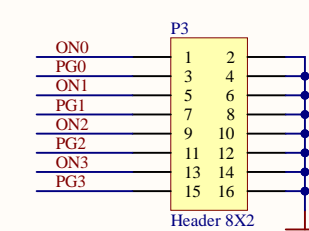

Title		
Module Connection		
Size	Number	Revision
C		1.1
Date:	7/27/2020	Sheet 2 of 2
File:	D:\tmp\WP7B.SchDoc	Drawn By: S. X. Wu

Title		
ipGBT		
Size	Number	Revision
C		1.1
Date:	7/27/2020	Sheet of 2
File:	D:\projects\ETL_RB\ipGBT.SchDoc	Drawn By: S. X. Wu