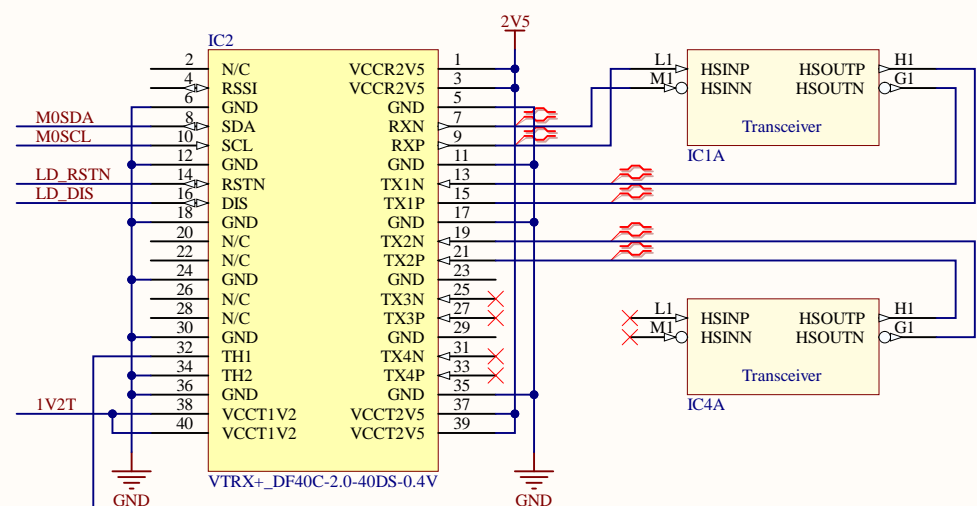

Title		
Module Connection		
Size	Number	Revision
C		1.1
Date:	7/27/2020	Sheet 2 of 2
File:	D:\tmp\WP7B.SchDoc	Drawn By: S. X. Wu

Title		
ipGBT		
Size	Number	Revision
C		1.1
Date:	7/27/2020	Sheet of 2
File:	D:\projects\ETL_RB\ipGBT.SchDoc	Drawn By: S. X. Wu