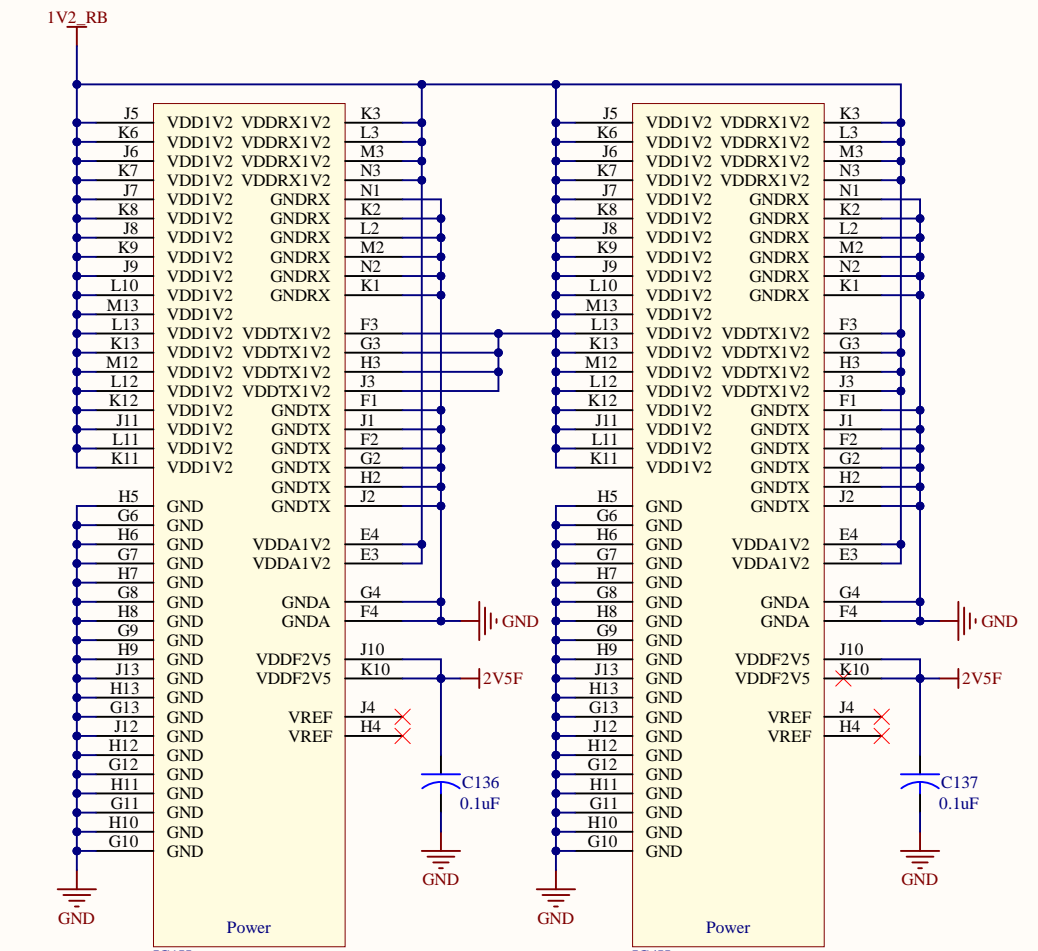

Title		
Module Connection		
Size	Number	Revision
C		1.1
Date:	7/27/2020	Sheet 2 of 2
File:	D:\tmp\WP7B.SchDoc	Drawn By: S. X. Wu

Title		
ipGBT		
Size	Number	Revision
C		1.1
Date:	7/27/2020	Sheet of 2
File:	D:\projects\ETL_RB\ipGBT.SchDoc	Drawn By: S. X. Wu