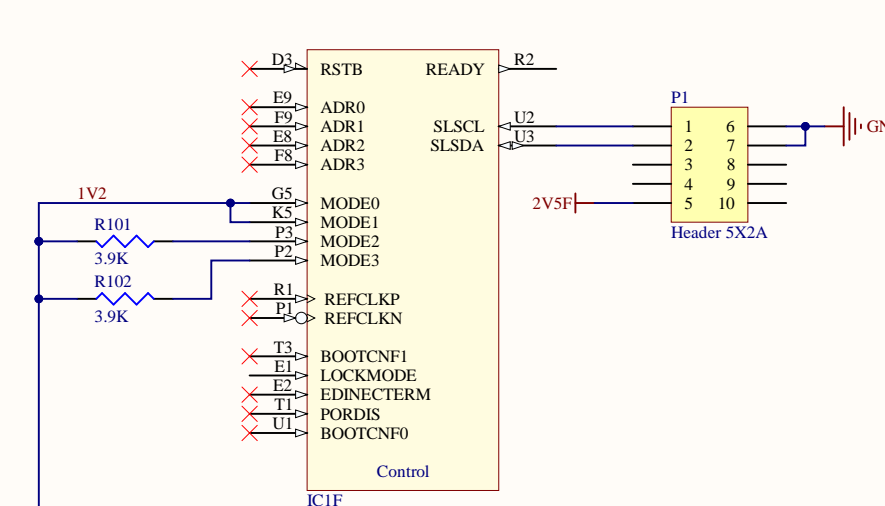

Title		
Module Connection		
Size	Number	Revision
C		1.1
Date:	7/27/2020	Sheet 2 of 2
File:	D:\tmp\WP7B.SchDoc	Drawn By: S. X. Wu

Title		
ipGBT		
Size	Number	Revision
C		1.1
Date:	7/27/2020	Sheet of 2
File:	D:\projects\ETL_RB\ipGBT.SchDoc	Drawn By: S. X. Wu