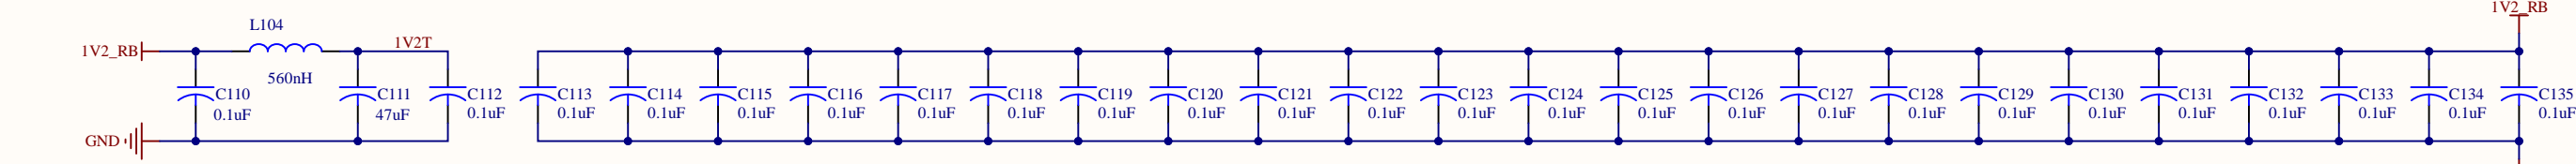

Title		
Module Connection		
Size	Number	Revision
C		1.1
Date:	7/27/2020	Sheet 2 of 2
File:	D:\tmp\WP7B.SchDoc	Drawn By: S. X. Wu

Title		
ipGBT		
Size	Number	Revision
C		1.1
Date:	7/27/2020	Sheet of 2
File:	D:\projects\ETL_RB\ipGBT.SchDoc	Drawn By: S. X. Wu