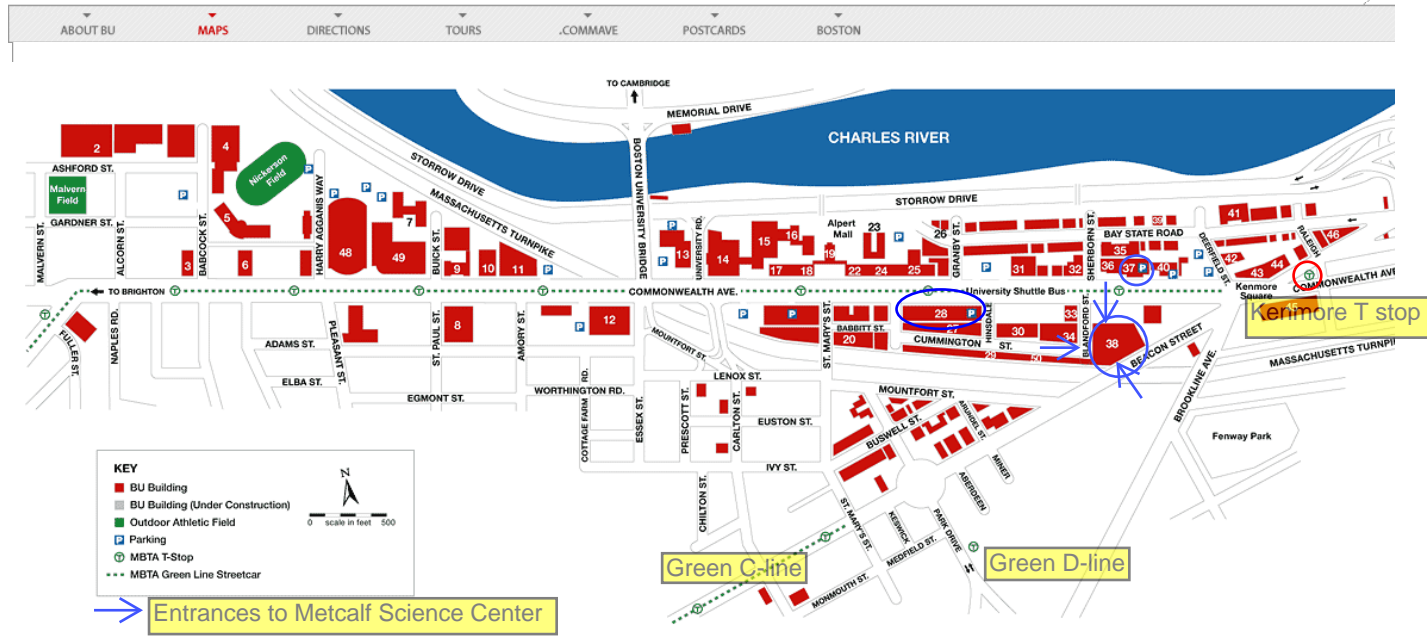

VISITOR CENTER

CLICK MAP FOR DETAILS

<p>SCHOOLS AND COLLEGES</p> <ul style="list-style-type: none"> College of Arts and Sciences, 22 College of Communication, 30 School of Education, 32 College of Engineering, 29 College of Fine Arts, 11 College of General Studies, 10 Graduate School of Arts and Sciences, 24 School of Hospitality Administration, 12 School of Law, 16 School of Management, 37 Metropolitan College, 17 MET: Academic Departments and Other Programs, 12 Sargent College of Health and Rehabilitation Services, 31 School of Social Work, 23 School of Theology, 18 University Professors Program, 18 	<p>MAJOR RESIDENCES</p> <ul style="list-style-type: none"> 10 Buick Street, 7 575 Commonwealth Ave., 40 1019 Commonwealth Ave., 3 Danielsen Hall, 47 Myles Standish Hall, 46 Shelton Hall, 41 The Towers, 35 Warren Towers, 28 West Campus, 5 	<p>UNIVERSITY FACILITIES</p> <ul style="list-style-type: none"> Academy, BU, 13 Admissions Reception Center, 39 Agganis Arena, 48 Art Gallery, University, 11 Barnes & Noble at BU, 44 Biological and Physics Research Buildings, 34 Career Services, 42 Case Athletic Center, 4 The Castle, 26 Center for English Language and Orientation Programs, 8 Comptroller, 9 Dean of Students, Office of the, 14 Development and Alumni Relations, 36 Disability Services, 42 Financial Assistance, 9 Fitness & Recreation Center, 49 George Sherman Union, 14 Hotel Commonwealth, 45 Housing, Office of, 6 Howard Thurman Center, 14 Information Technology, Office of, 27 International Center for East Asian Archaeology and Cultural History, 44 International Students and Scholars, Office of, 42 Judicial Affairs & Student Safety Programs, 42 Life Science & Engineering Building, 50 Marsh Chapel, 19 Metcalf Science Center, 38 Morse Auditorium, 33 Mugar Memorial Library, 15 Orientation & Off-Campus Services, 14 Photonics Center, 20 President's Office, 36 Registrar, 9 Student Activities Office, 14 Student Health Services, 9 Summer Term, 17 Track and Tennis Center, 2 Tsai Performance Center, 25 University Computers, 43 	<p>STREETS</p> <ul style="list-style-type: none"> Agganis Way Aberdeen St. Alcorn Street Amory Street Arundel St. Ashford Street Babcock Street Bay State Road (91 through 140) Bay State Road (141 through 264) Beacon Street (512 through 660) Beacon Street (above 660) Blandford Street Brookline Ave. Brick Street Buswell Street Carlton St. Comm. Ave (500) Comm. Ave. (533 through 602) Comm. Ave. (635 through 745) Comm. Ave. (755 through 808) Comm. Ave. (855 through 925) Comm. Ave. (945 through 1110) Cummington St. Deerfield Street Euston St. Fuller Street Gardner Street Granby Street Essex Street Hinsdale Street Keswick St. Malvern Street Medfield St. Miner St. Mountfort Street Naples Road Park Drive Pleasant Street Raleigh Street Sherborn Street St. Mary's Street St. Paul Street University Road 	<p>NOT ON MAP</p> <ul style="list-style-type: none"> Henry M. Goldt Medicine 100 E. Newton School of Medi 80 E. Concord Boston Univers Health 715 Albany Str Boston Univers 264 Huntingtor
--	---	--	--	---